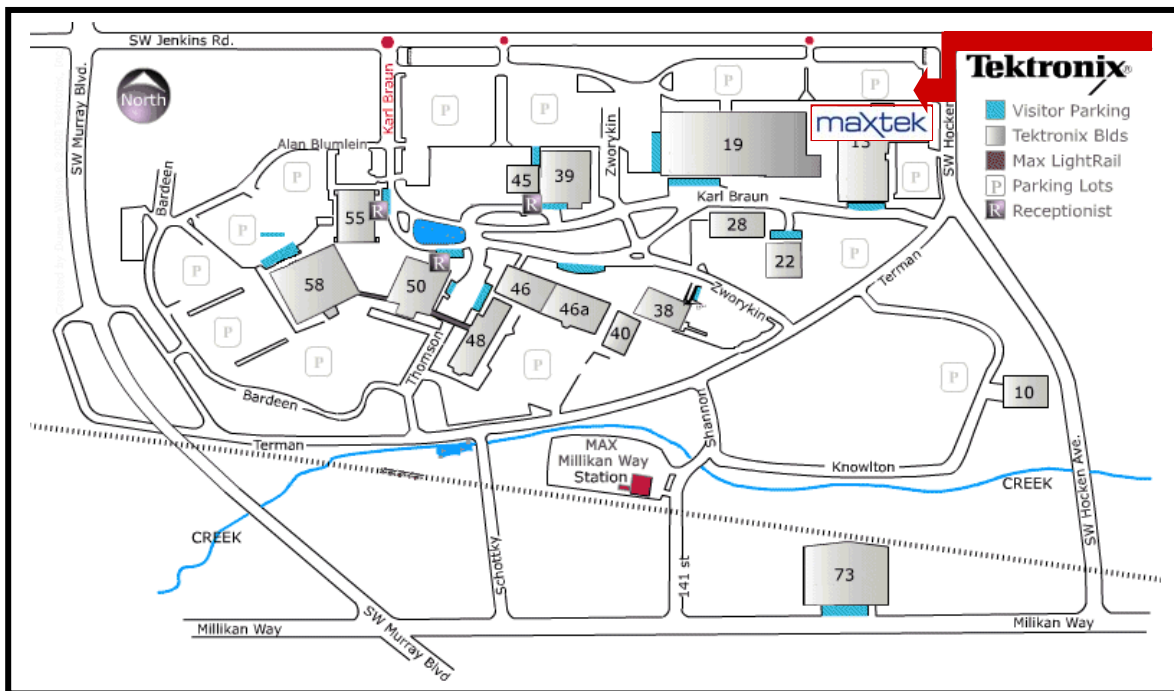

Driving Directions to Maxtek

from

Portland International Airport

- Head East on NE Airport Way to I-205 South (2.5 miles).
- Merge onto I-205 S / Veterans Memorial Hwy toward I-84 W Portland / Salem (3.2 miles).
- Merge onto I-84 W / US-30 W via exit number 21B toward Portland (5.5 miles).
- Merge onto I-5 S via the exit toward Beaverton/ Salem (1.5 miles).
- Merge onto I-405 N via the exit toward City Center / US-26 / Beaverton. (0.96 miles)
- Merge onto US-26 W via exit number 1D toward Beaverton. (4.91 miles)
- Merge onto OR-217 S via exit number 69A toward Beaverton/ Tigard. (1.27 miles)
- Take the Walker Rd. exit via exit number 1 (0.12 miles)
- Turn Right onto SW Walker Rd. (0.75 miles)
- Turn Left onto SW Cedar Hills Blvd (0.19 miles)
- Turn Right onto SW Jenkins Rd. (0.30 miles)
- Turn Left onto SW Hocken Ave. (0.09 miles)
- Maxtek is the first driveway on the right.

Tektronix Campus

maxtek